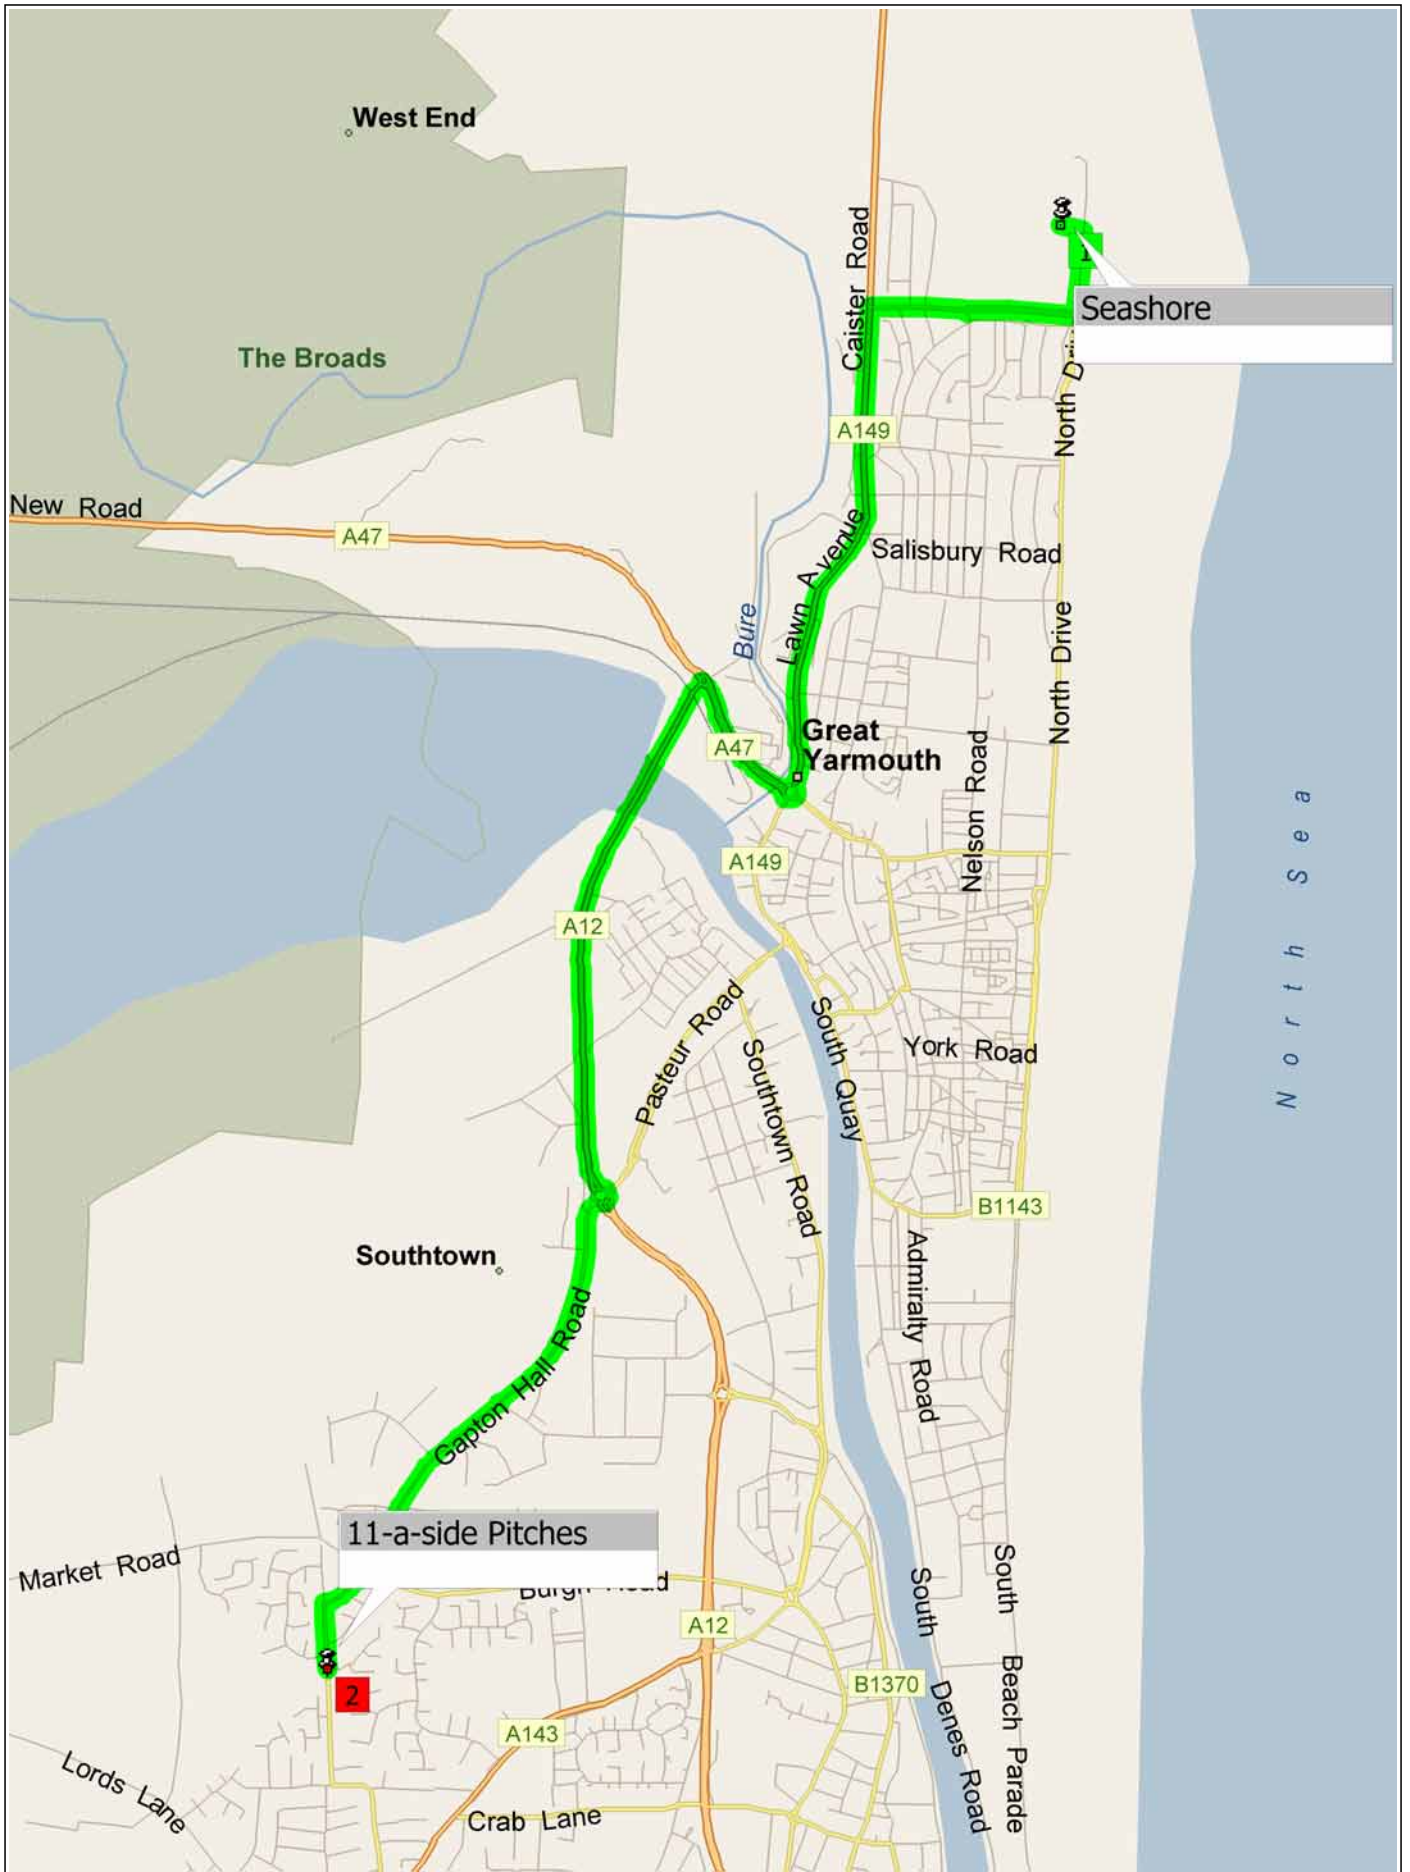

route to 11-a-side matches

4.8 miles; 13 minutes

1
09:00 0.0 mi
Depart Seashore on Local road(s) (East) for 87 yds

2
09:00 0.1 mi
Turn RIGHT (South) onto North Drive for 0.2 mi

3
09:01 0.2 mi
Turn RIGHT (West) onto Jellicoe Road for 0.5 mi

4
09:02 0.7 mi
Turn LEFT (South) onto A149 [Caister Road] for 1.1 mi

5
09:05 1.8 mi
At roundabout, take the THIRD exit onto A47 [Acle New Road] for 0.4 mi

6
09:06 2.2 mi
At roundabout, take the FIRST exit onto A12 for 1.2 mi

7
09:09 3.4 mi
At roundabout, take the THIRD exit onto Gapton Hall Road for 1.1 mi

8
09:12 4.5 mi
At roundabout, take the SECOND exit onto Local road(s) for 0.1 mi

9
09:12 4.6 mi
Turn LEFT (South) onto Mill Lane for 0.1 mi

09:13 4.8 mi
Arrive 11-a-side Pitches