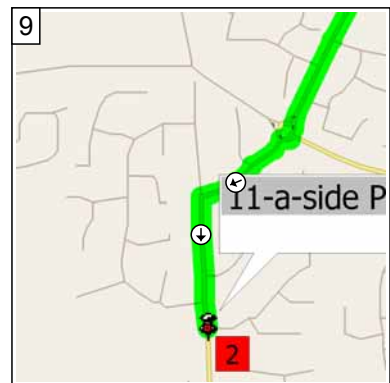

route to 11-a-side matches

4.8 miles; 13 minutes

1
09:00 0.0 mi
Depart Seashore on Local road(s) (East) for 87 yds

2
09:00 0.1 mi
Turn RIGHT (South) onto North Drive for 0.2 mi

3
09:01 0.2 mi
Turn RIGHT (West) onto Jellicoe Road for 0.5 mi

4
09:02 0.7 mi
Turn LEFT (South) onto A149 [Caister Road] for 1.1 mi

5
09:05 1.8 mi
At roundabout, take the THIRD exit onto A47 [Acle New Road] for 0.4 mi

6
09:06 2.2 mi
At roundabout, take the FIRST exit onto A12 for 1.2 mi

7
09:09 3.4 mi
At roundabout, take the THIRD exit onto Gapton Hall Road for 1.1 mi

8
09:12 4.5 mi
At roundabout, take the SECOND exit onto Local road(s) for 0.1 mi

9
09:12 4.6 mi
Turn LEFT (South) onto Mill Lane for 0.1 mi